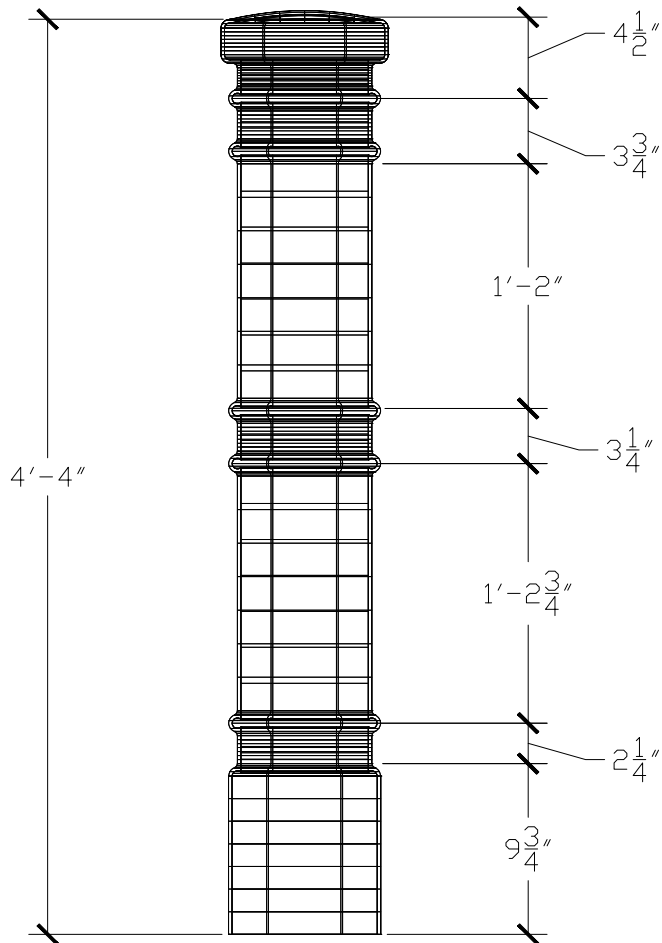

The Metro

Product Spec Sheet

Body

Made of 1/4" polyethylene thermoplastic
Lo-Density Thermoplastic Polyethylene (LOPE)

Sizes: 6" (custom sizes available)

Overall height: 52" (custom heights available)

Comes in light granite, dark granite,
architectural brown, and custom colors

Part Number

METRO-CC-6-52-SLEEVE

DECO