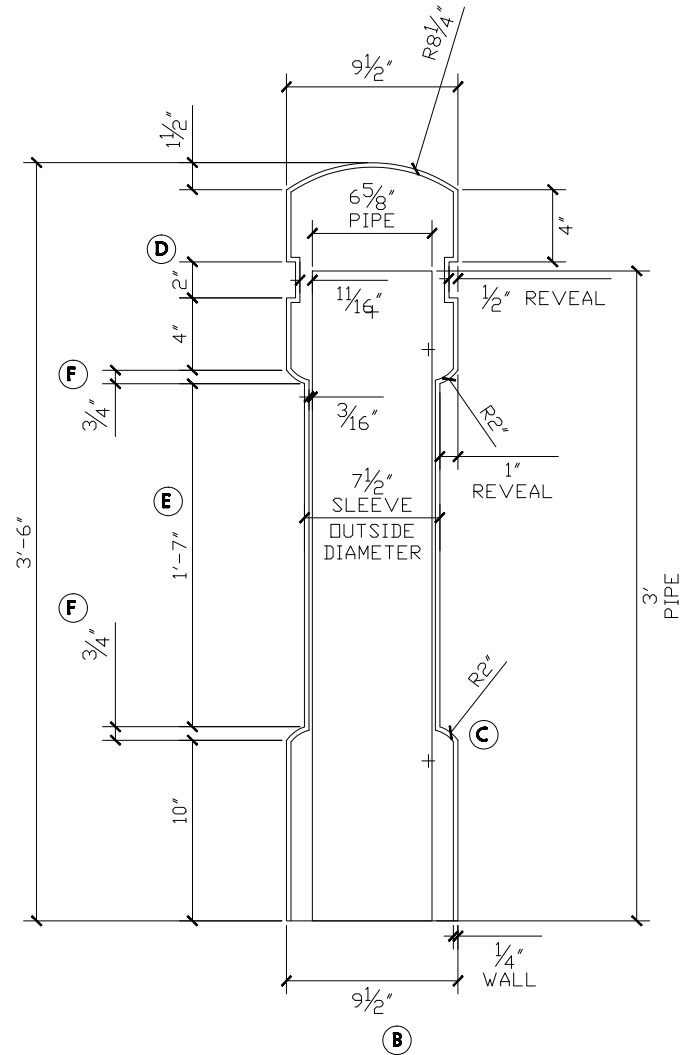

### Body

Fits pipe size 6"  
Overall height: 52"

### PART NUMBER

ARCH-CC-052-SLEEVE